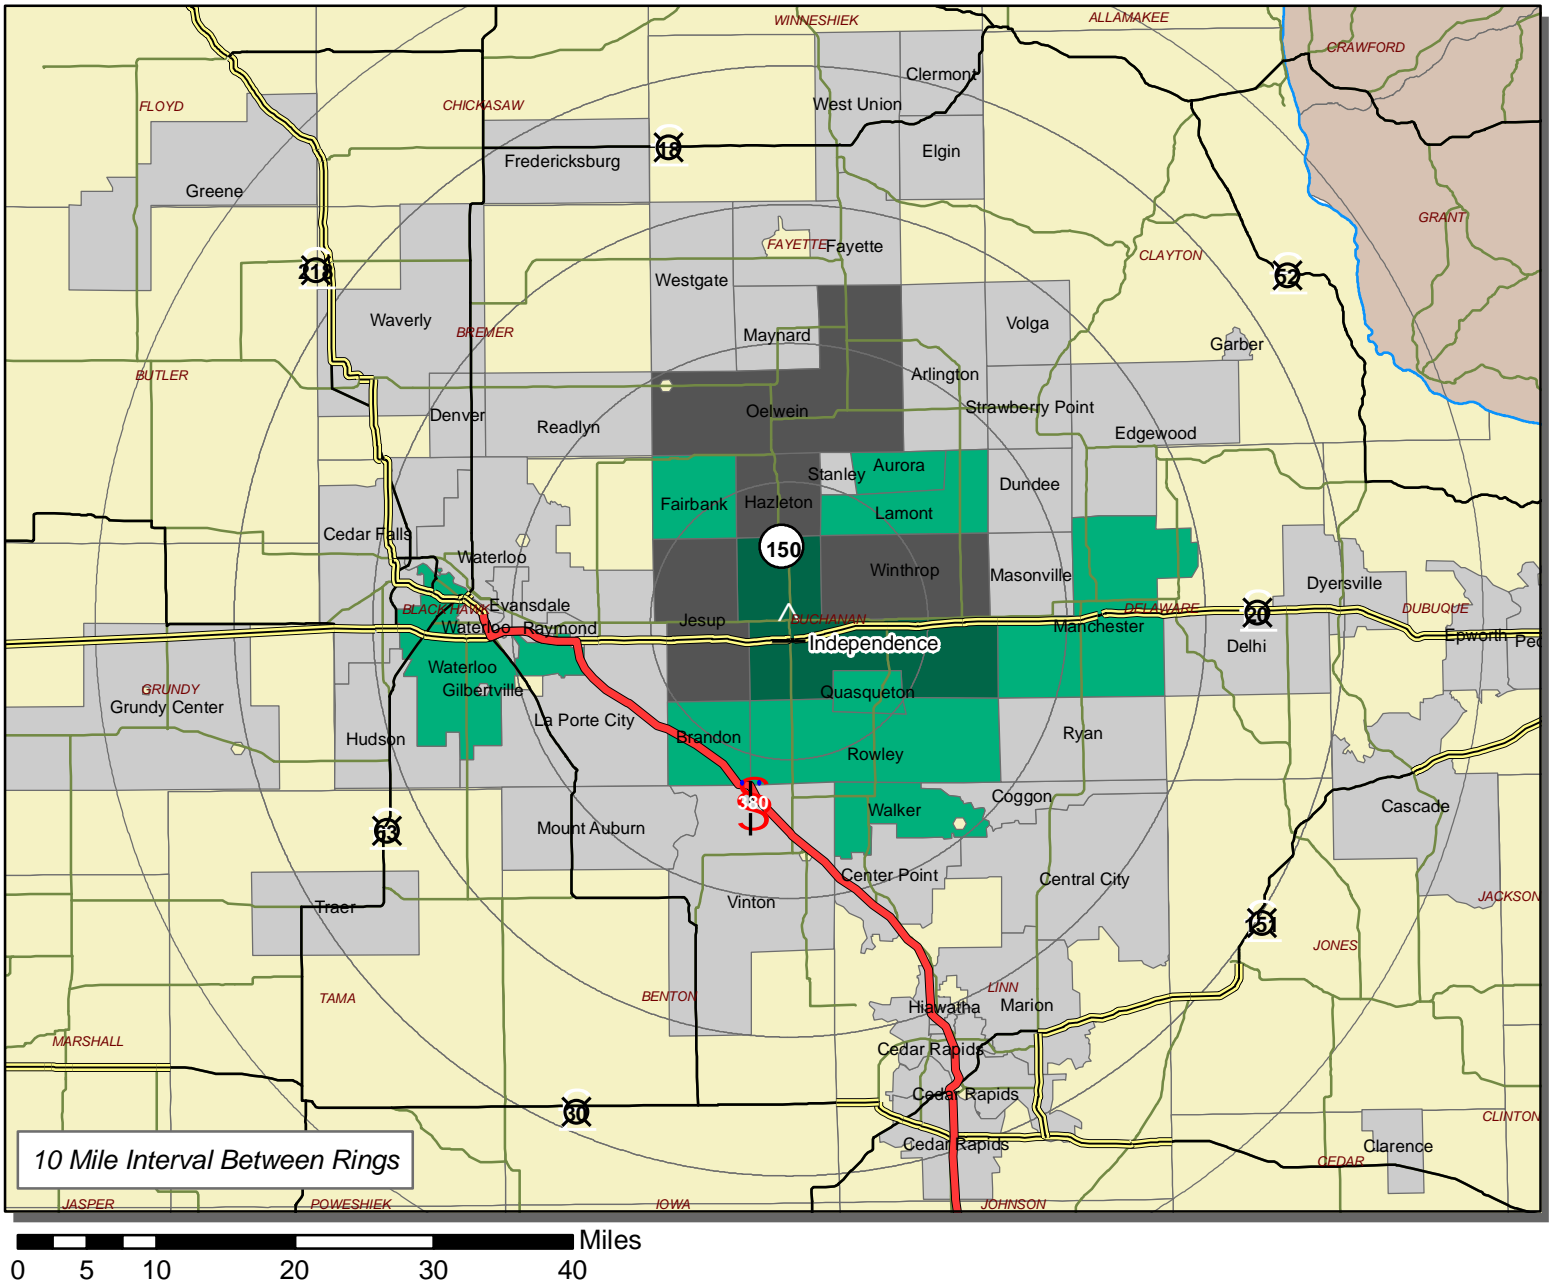

Commuter Concentration by Place of Residence into Independence

Legend

- Independence
- Interstate
- 4-Lane US Highways
- US Highway
- State Highway
- Iowa County
- Wisconsin County

Commuter Concentration by Place of Residence (per ZIP Code)

- 1 - 14
- 15 - 46
- 47 - 121
- 122 - 1,128